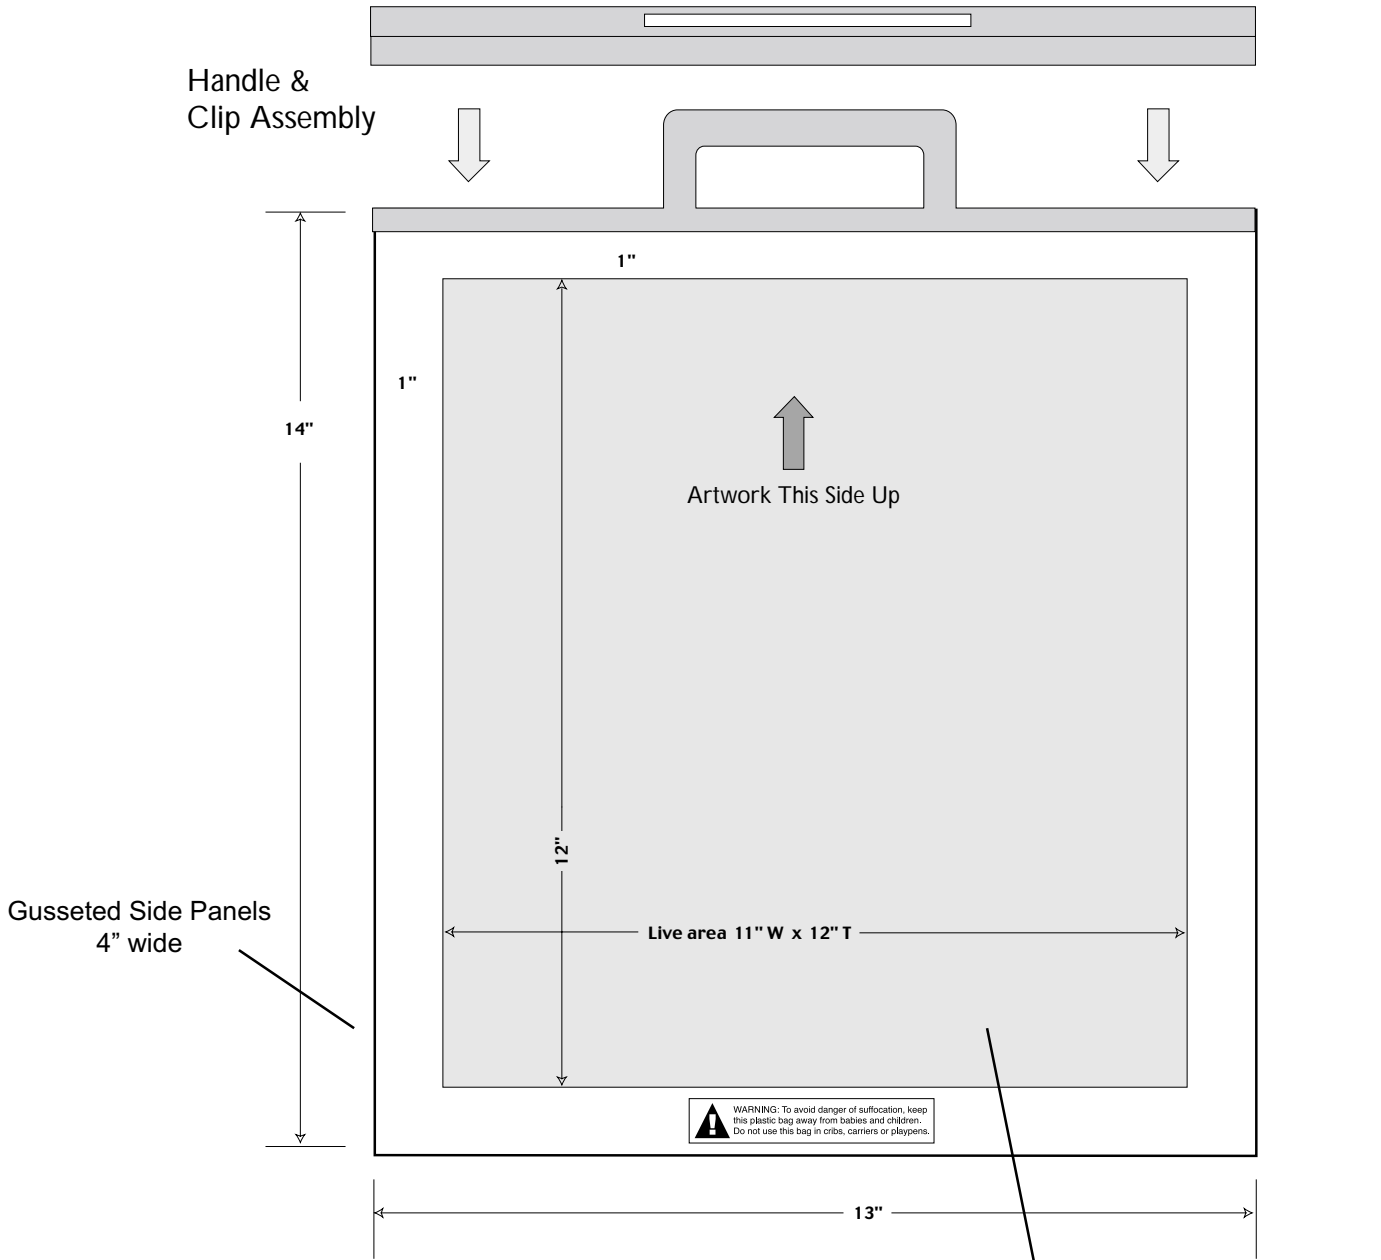

KOLD-TO-GO[™]
Keeps Food Cold for People on the Go

12-Packer Gusseted Bag

Imprintable Artwork - (Live Area) = 11" wide X 12" tall

Mechanical Requirements

Method - Offset Flexo full color capabilities (4 color process) or Spot color (PMS Pantone Matching System)

Resolution - 300 DPI @ 100% finished size; embed photoshop files into illustrator or supply separate.

Disk - CD-Rom, Zip, Jazz, Mac or PC format

Proof - Provide color proof of artwork