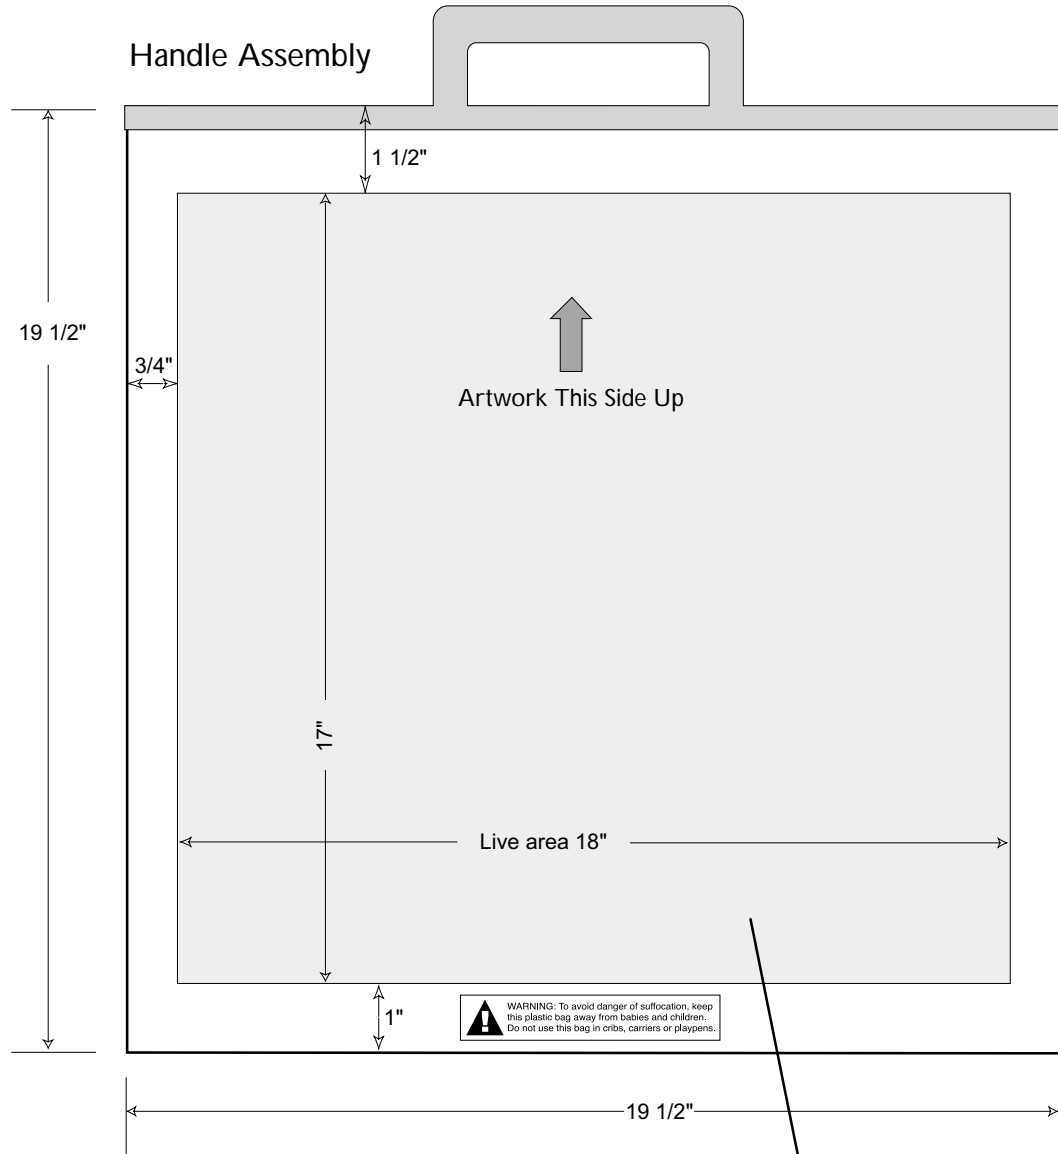

KOLD-TO-GOSM
Keeps Food Cold for People on the Go

25-Liter Non-Gusseted

Imprintable Artwork - (Live Area) = 18" wide X 17" tall

Bottom
2" X 19 1/2"

Mechanical Requirements

Method - Offset Flexo full color capabilities (4 color process) or Spot color (PMS Pantone Matching System)