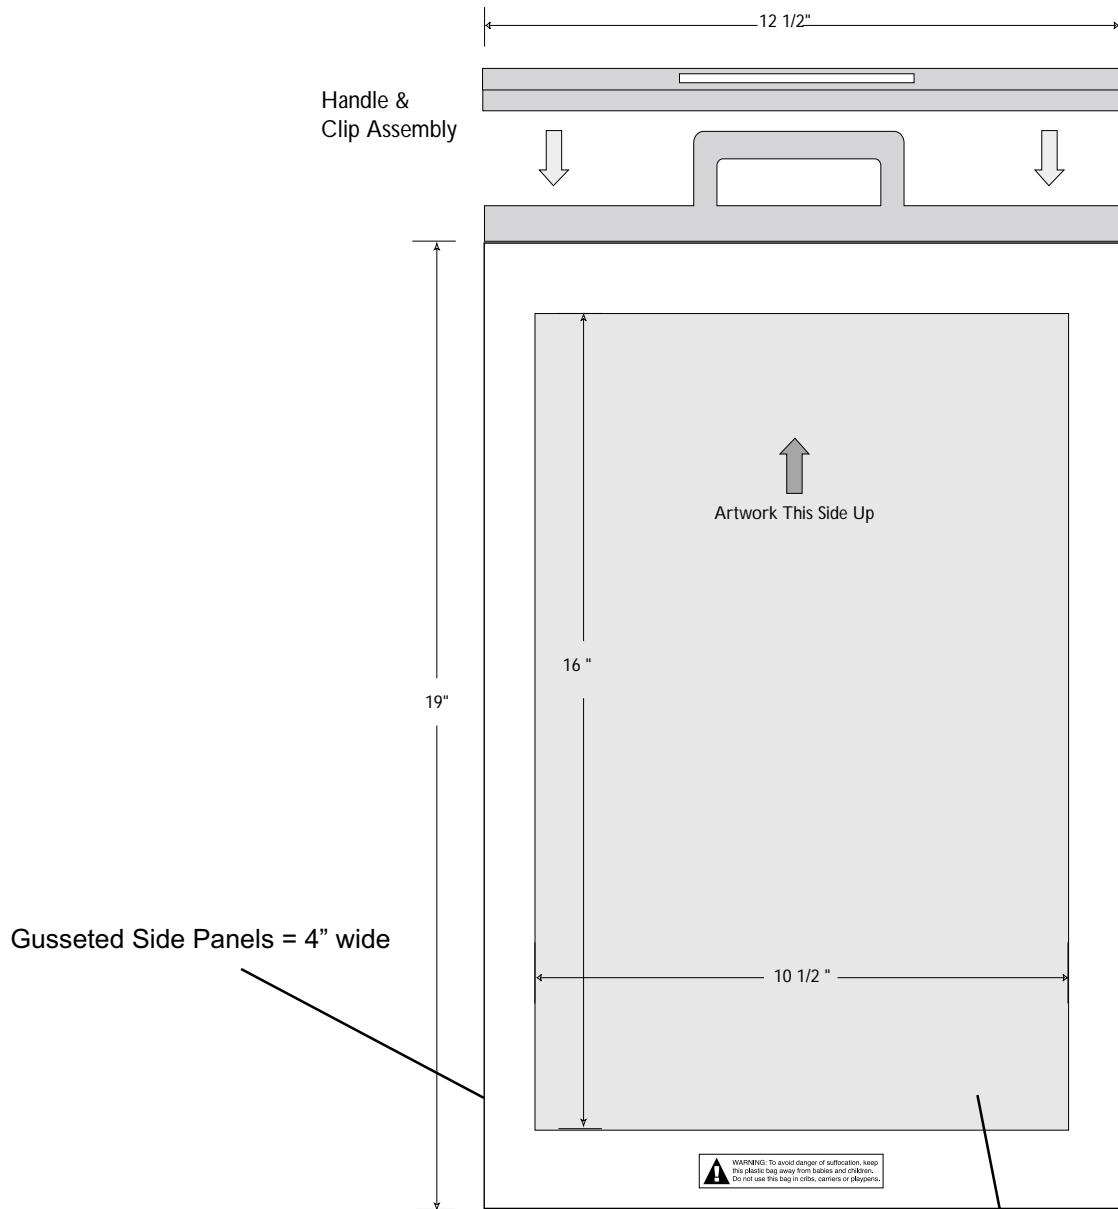

# 35 Itr. Gusseted Bag

Imprintable Artwork - (Live Area) = 10.5" wide X 16" tall

### Mechanical Requirements

**Method** - Offset Flexo full color capabilities (4 color process) or Spot color (PMS Pantone Matching System)

**Artwork** - Mac format preferred - Illustration 8.0 or Freehand 9.0 or earlier  
Windows accepted - CorelDRAW 10 or earlier only, *include all fonts*

**Colors** - CMKY Process or PMS Spot colors indicated and separated

**Resolution** - 300 DPI @ 100% finished size; embedded photoshop files into illustrator or supply separate.

**Disk** - CD-Rom, Zip, Jazz, Mac or PC format