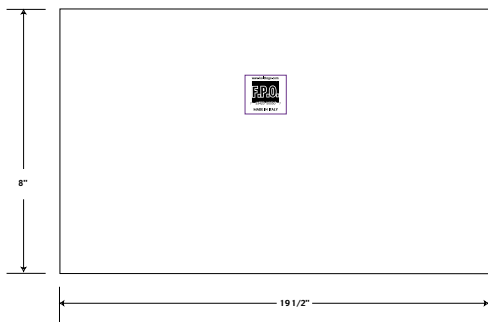

# 45 Liter Gusseted

Imprintable Artwork - (Live Area) = 17 1/2" wide X 17 1/2" tall