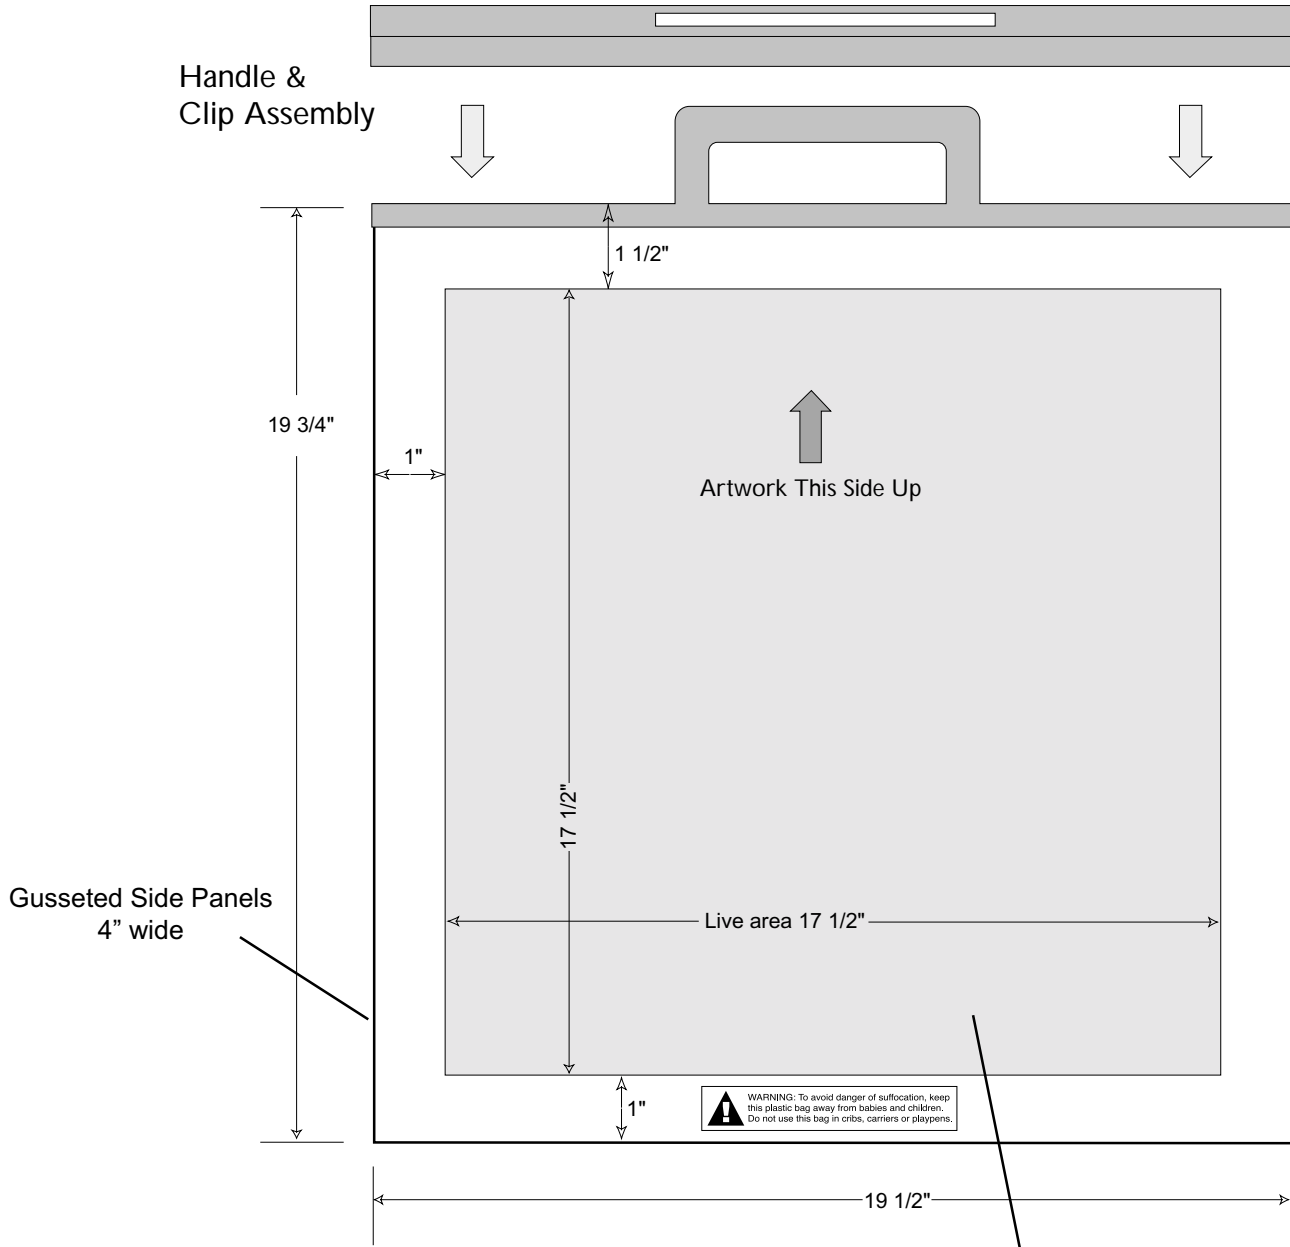

# 45 Liter Gusseted

Imprintable Artwork - (Live Area) = 17 1/2" wide X 17 1/2" tall