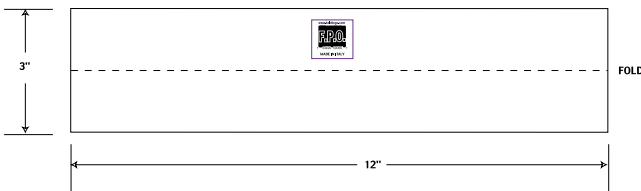

Bottom View
May Imprint UPC Code

Mechanical Requirements

Method - Offset Flexo full color capabilities (4 color process) or Spot color (PMS Pantone Matching System)

Artwork - Mac format preferred - Illustration 8.0 or Freehand 9.0 or earlier Windows accepted - CorelDRAW 10 or earlier only, *include all fonts*

Colors - CMKY Process or PMS Spot colors indicated and separated

Resolution - 300 DPI @ 100% finished size; embed photoshop files into illustrator or supply separate.

Disk - CD-Rom, Zip, Jazz, Mac or PC format

Proof - Provide color proof of artwork