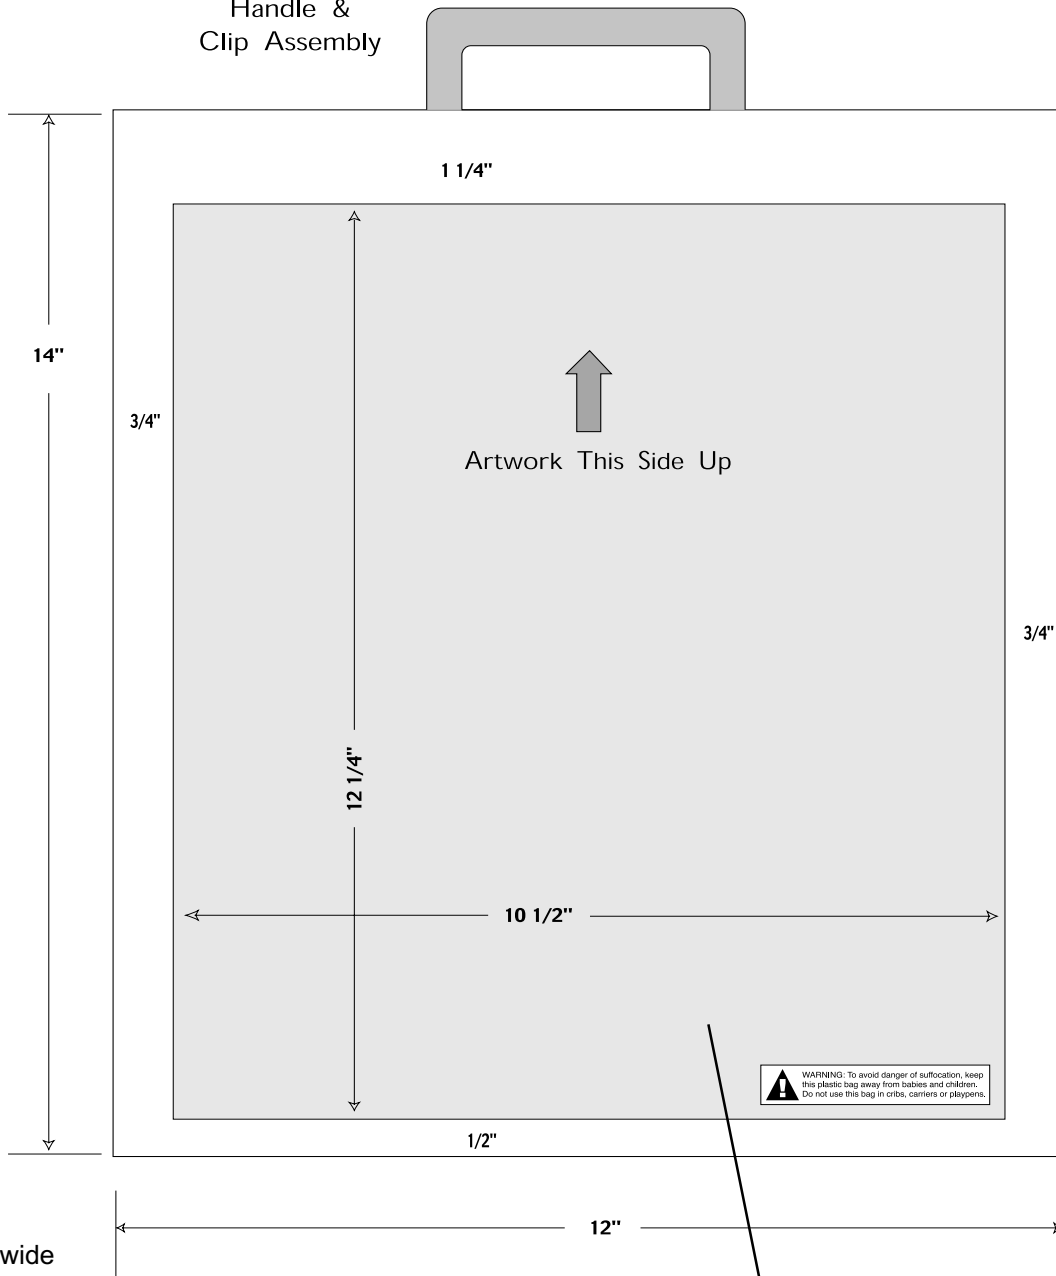

KOLD-TO-GO™
Keeps Food Cold for People on the Go

Lunch Bag

Handle &
Clip Assembly

Bottom Panel 3" wide

Imprintable Artwork - (Live Area) = 10 1/2" wide X 12 1/4" tall